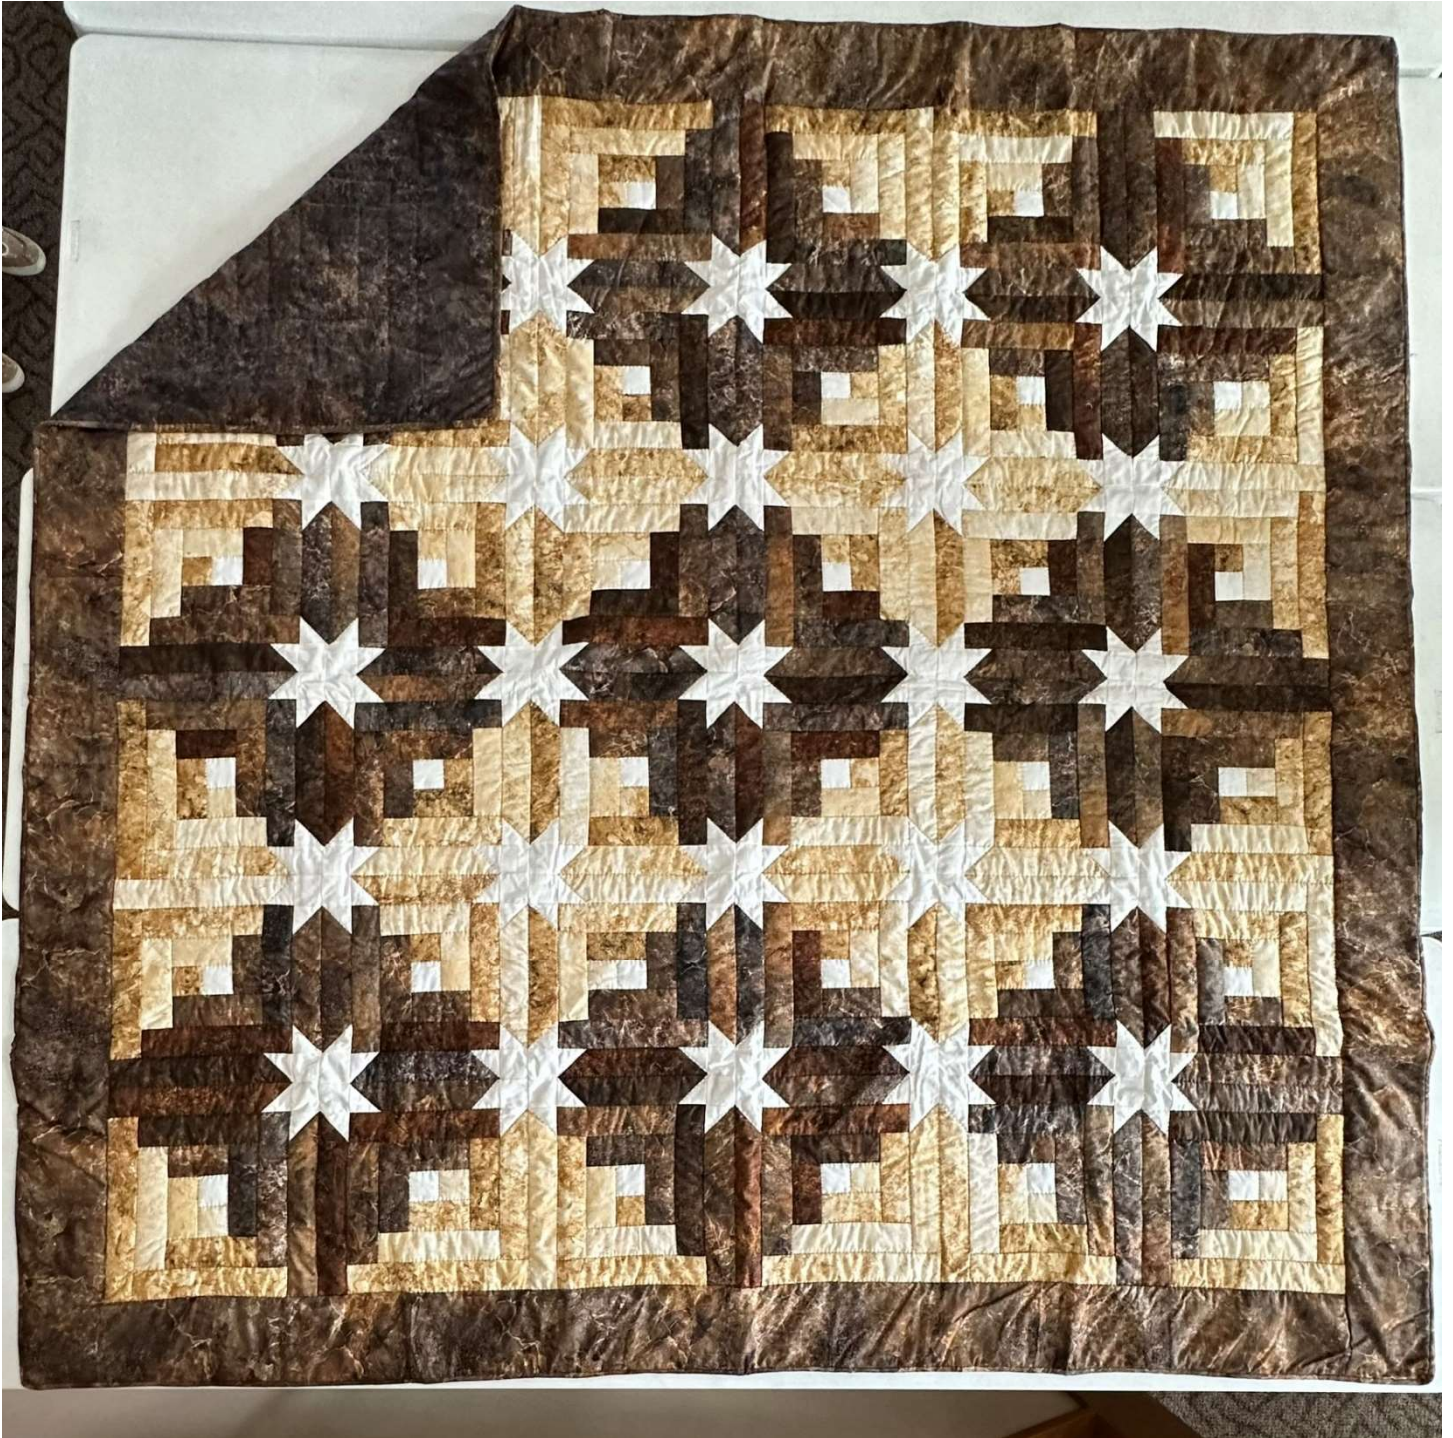

Auction#: 5

Group: 7- Sara Engelmeyer (chair)

Size: 92W X 93L

Pattern: **Hidden Stars**

Description: Stars in brown and tan with marble brown & black backing