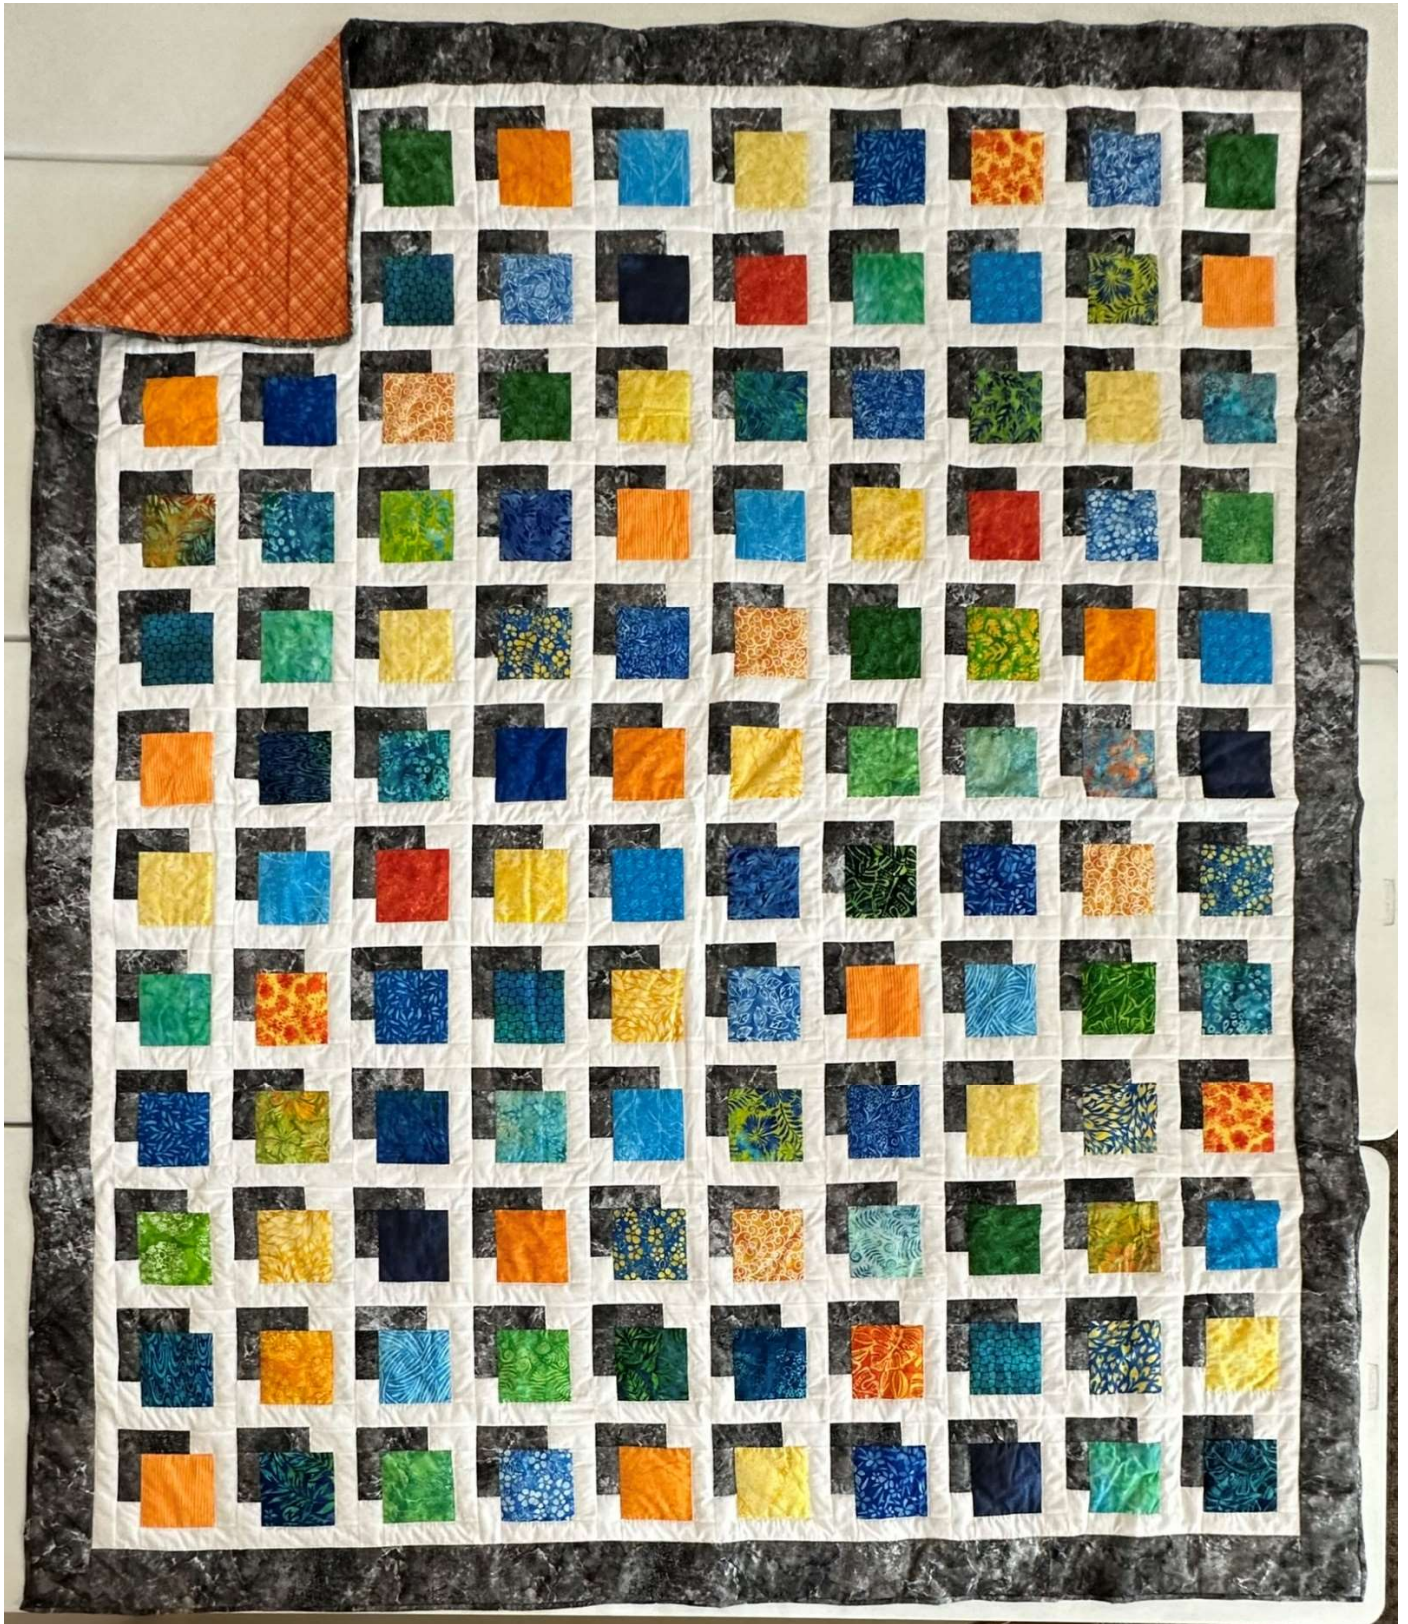

Auction#: 11

Group: St. Loretta's Mission

Size: 83W X 99L

Pattern: **Shadow Blocks**

Description: Multicolor shadow blocks with an orange backing